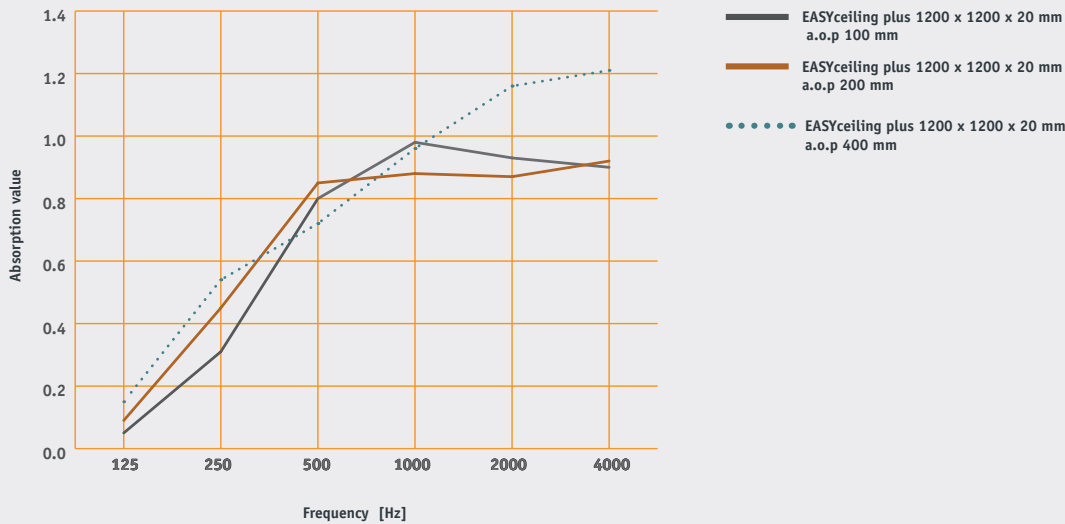

EASYceiling Plus per m2 element