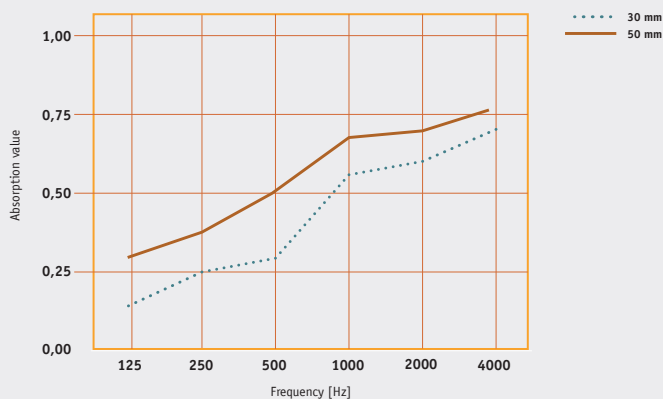

EASYfoam NP Premium

Custom made

EASYfoam convoluted foam can be custom made, including different measurements and thicknesses as well other forms of processing.

Fire resistance

EASYfoam convoluted foam is flame-extinguishing according to FMVSS 302 and UL-94 class HF1. However, polyester foams and polyether foams are not suitable to be used in public spaces because of the high requirements with regard to fire resistance in these spaces.

#weareacoustics

EASY Noise Control is the specialist in acoustics and sound insulation. We are market leader in solutions at the field of room acoustics for buildings. In addition, we supply a wide range of acoustic materials directly from stock.

Ordering or more information

Visit our website or showroom for acoustic advice or contact us by telephone for an appointment on location.

Gessel 62 3454 MZ De Meern
+31 30 227 08 00
info@easy-noisecontrol.nl

Disclaimer

This text has been compiled with the utmost care. The same applies to the test results and further certificates. However, no rights may be derived from this text. however, no rights may be derived from this text. changes are subject to modification.