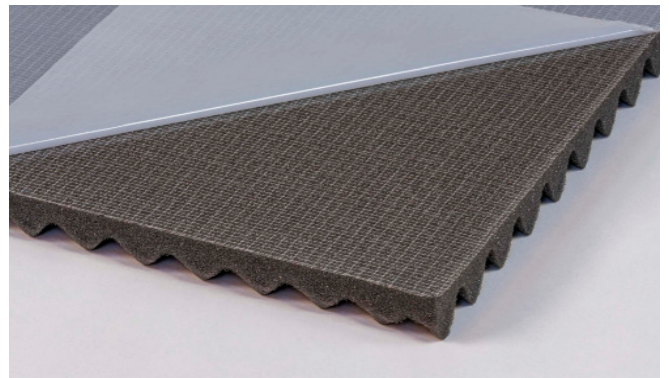

EASYfoam NP Premium

Convuluted foam

EASYfoam convoluted foam is a high-quality foam with excellent noise absorption values. This convoluted foam has a self-adhesive back making it very easy to apply.

Profits

- ✓ High-quality open-cell polyester foam
- ✓ Firm thanks to uniform cell distribution
- ✓ Self-adhesive

Applications

- Sound studios
- Technical spaces
- Air treatment units
- Cabin construction
- Air ducts

Size

100 x 60 cm / 120 x 100 cm.

Thickness

30 mm, 50 mm and 80 mm.

Color

Grey

Composition

EASYfoam convoluted foam is made of a high-quality, open-cell polyester. It is of an excellent quality and perfectly resistant to ageing. The self-adhesive back makes this product easy to apply. The very uniform cell distribution ensures for the material to have a firm feel and a beautiful look.

Processing

EASYfoam convoluted foam can easily be shaped with a cutter. To assure a good hold, it's necessary that the surface is clean, dry and free of grease. Apply firm pressure on the product to make sure that there's no air left under. When facing a rough surface, it should be treated with MKD Extreme Tack contact adhesive to assure a good hold.